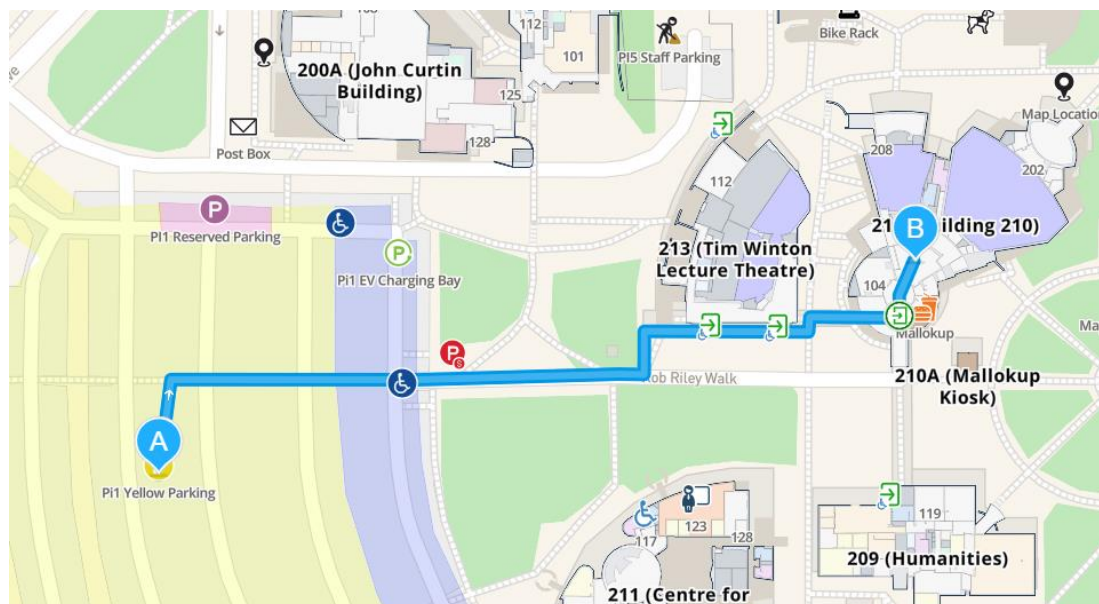

Getting here

This Research Rumble event will be held at Curtin University Perth in the Norman Dufty Lecture Theatre – B210.102.

Address:

[Curtin University](#)

Kent St

Bentley WA 6102

Maps

Our [campus maps](#) assist with navigating your way around campus, including wheelchair accessible routes. Attendees can also utilise the ‘Map’ tile in elsie for [iOS](#) and [Android](#).

Free parking is available in designated ACROD bays for holders of current ACROD permits.

[Walk from the Pi1 carpark to the venue](#)

Public transport

If you are using public transport, Curtin Perth has two conveniently located bus stations.

You can use [Transperth](#) to plan your journey.

The Venue

Layout of building 210

Registration & Networking

Registrations & networking will take place in B210.103.

Directional 'Research Rumble' signs will be placed on the outside of the venue.

Main entrance

Internal walkway and registration area

Networking space

Lecture theatre

Formal proceedings will take place in the Norman Dufty Lecture Theatre (B210.102).

Entry will be via the Registration & Networking Space.