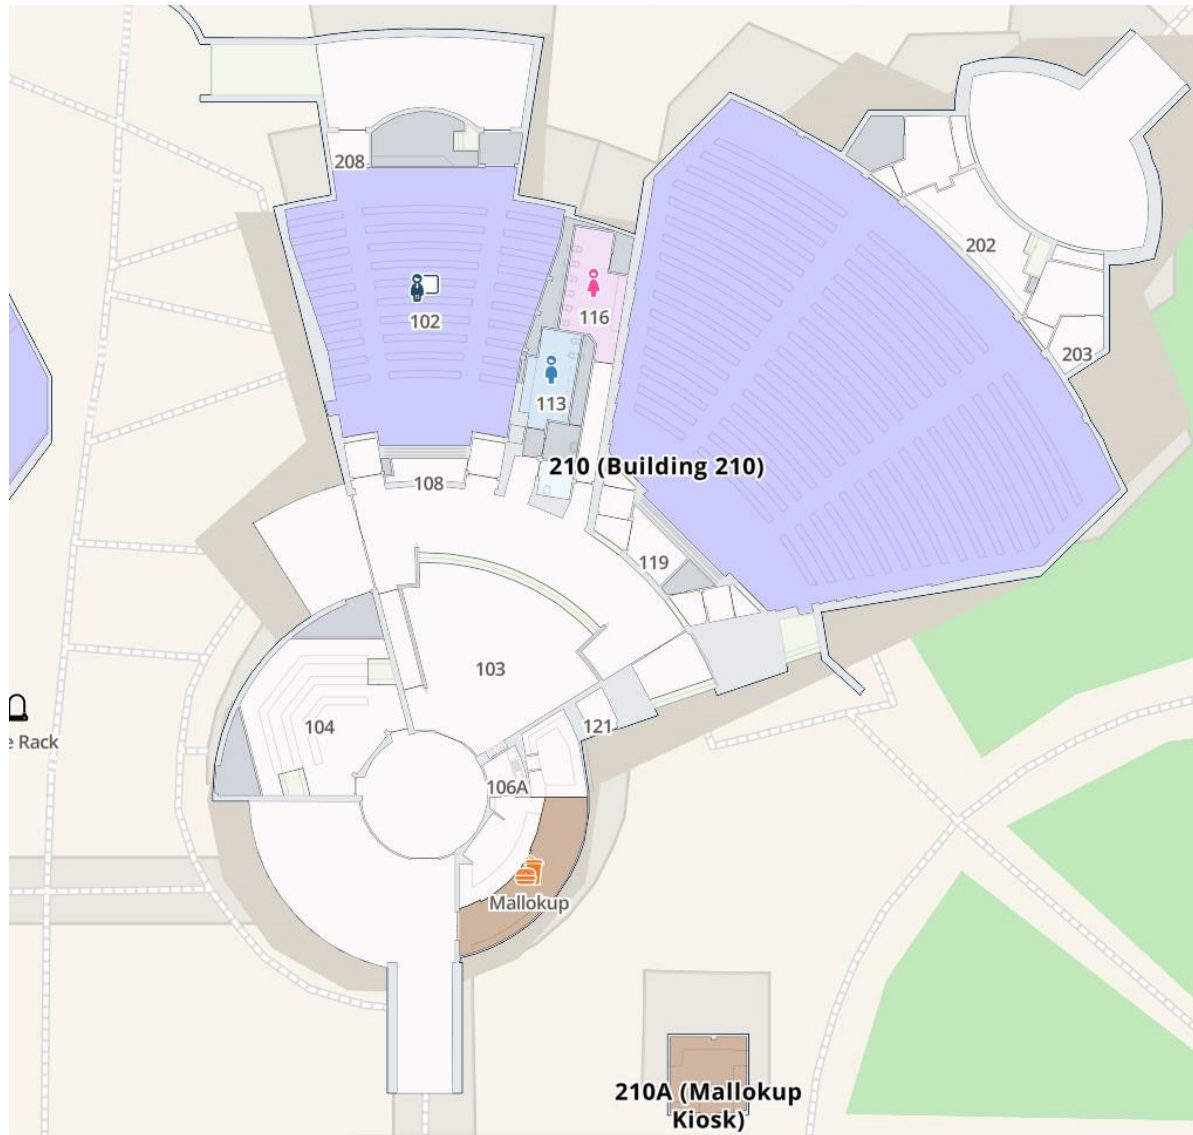

Getting here

This Research Rumble event will be held at Curtin University Perth in the Norman Dufty Lecture Theatre – B210.102.

Address:

[Curtin University](#)

Kent St

Bentley WA 6102

Maps

Our [campus maps](#) assist with navigating your way around campus, including wheelchair accessible routes. Attendees can also utilise the ‘Map’ tile in elsie for [iOS](#) and [Android](#).

You can use [Transperth](#) to plan your journey.

The Venue

Layout of building 210

Registration & Networking

Registrations & networking will take place in B210.103.

Directional 'Research Rumble' signs will be placed on the outside of the venue.

Main entrance

Internal walkway and registration area

Networking space

Lecture theatre

Formal proceedings will take place in the Norman Dufty Lecture Theatre (B210.102).

Entry will be via the Registration & Networking Space.

Latecomers will be escorted to the rear entrance.

Main entrance to lecture theatre

Inside the lecture theatre

Rear entrance

Toilets

Toilets are located in B210.113 and B210.116.

Access is via the Registration & Networking space.