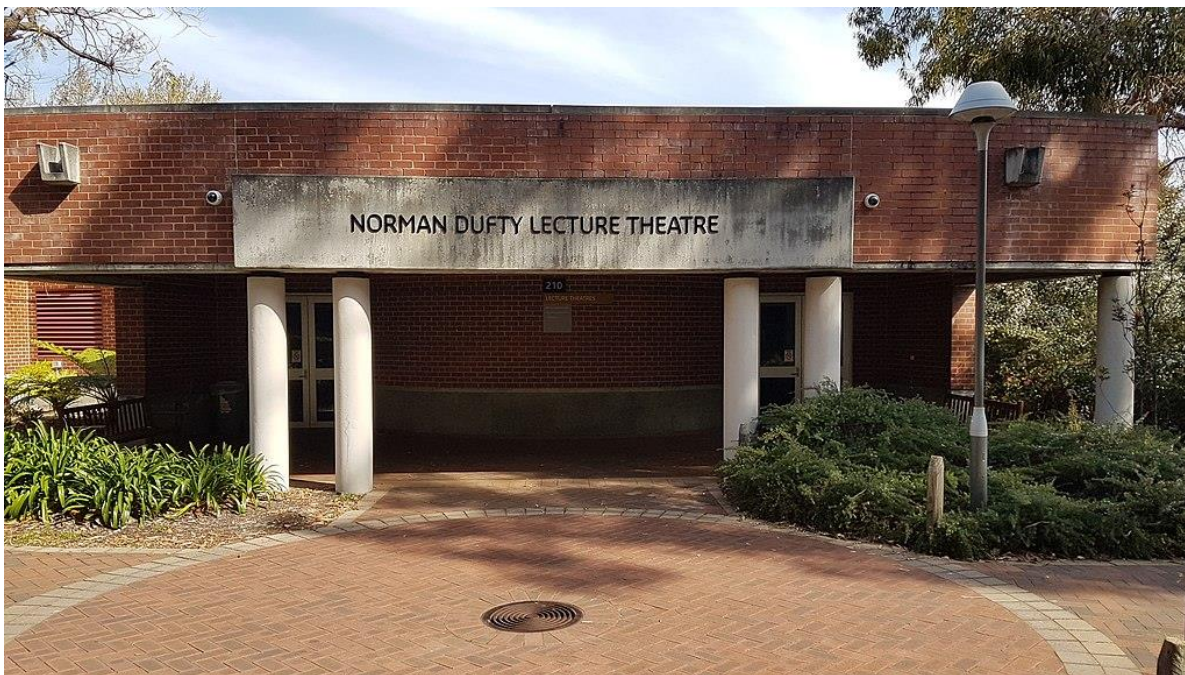

Rear entrance